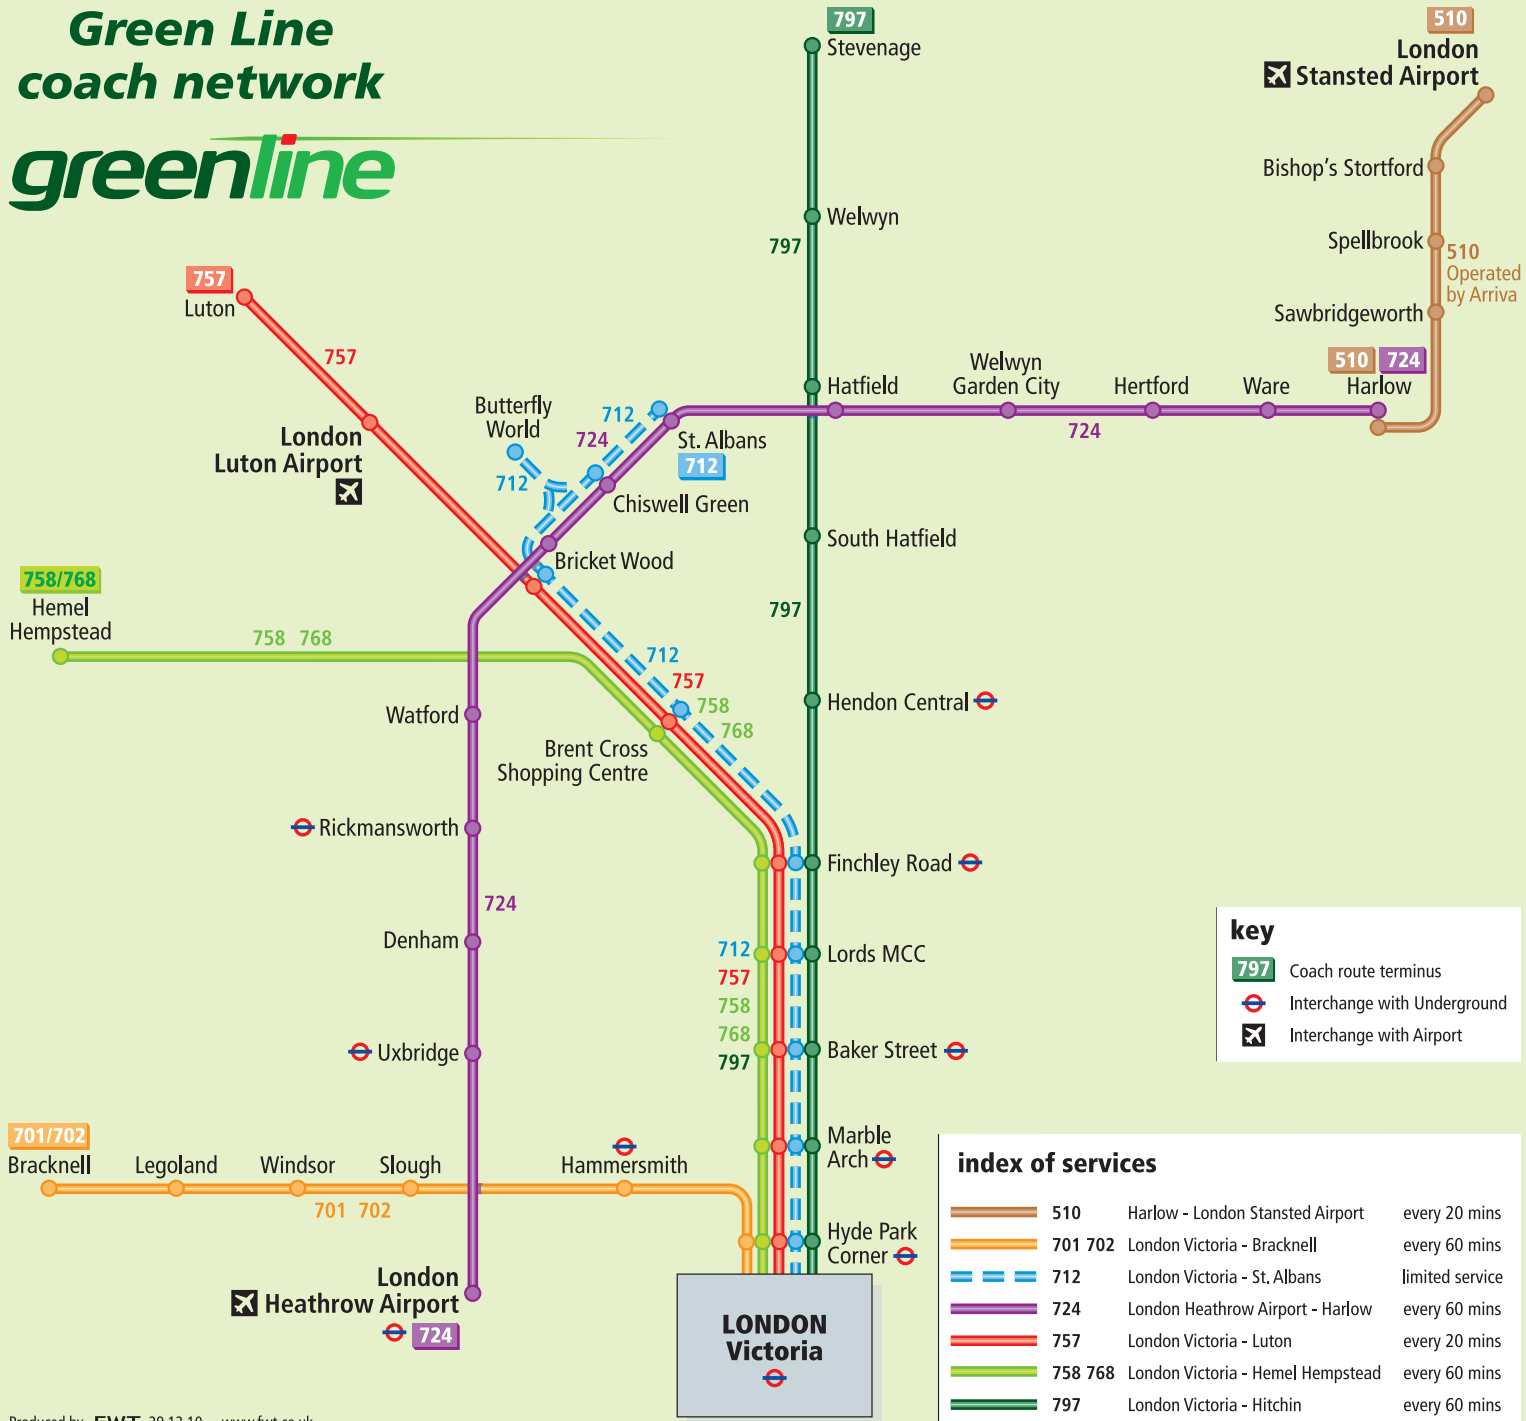

Green Line coach network

greenline

key

- 797** Coach route terminus
- Interchange with Underground
- Interchange with Airport

index of services

	510	Harlow - London Stansted Airport	every 20 mins
	701 702	London Victoria - Bracknell	every 60 mins
	712	London Victoria - St. Albans	limited service
	724	London Heathrow Airport - Harlow	every 60 mins
	757	London Victoria - Luton	every 20 mins
	758 768	London Victoria - Hemel Hempstead	every 60 mins
	797	London Victoria - Hitchin	every 60 mins