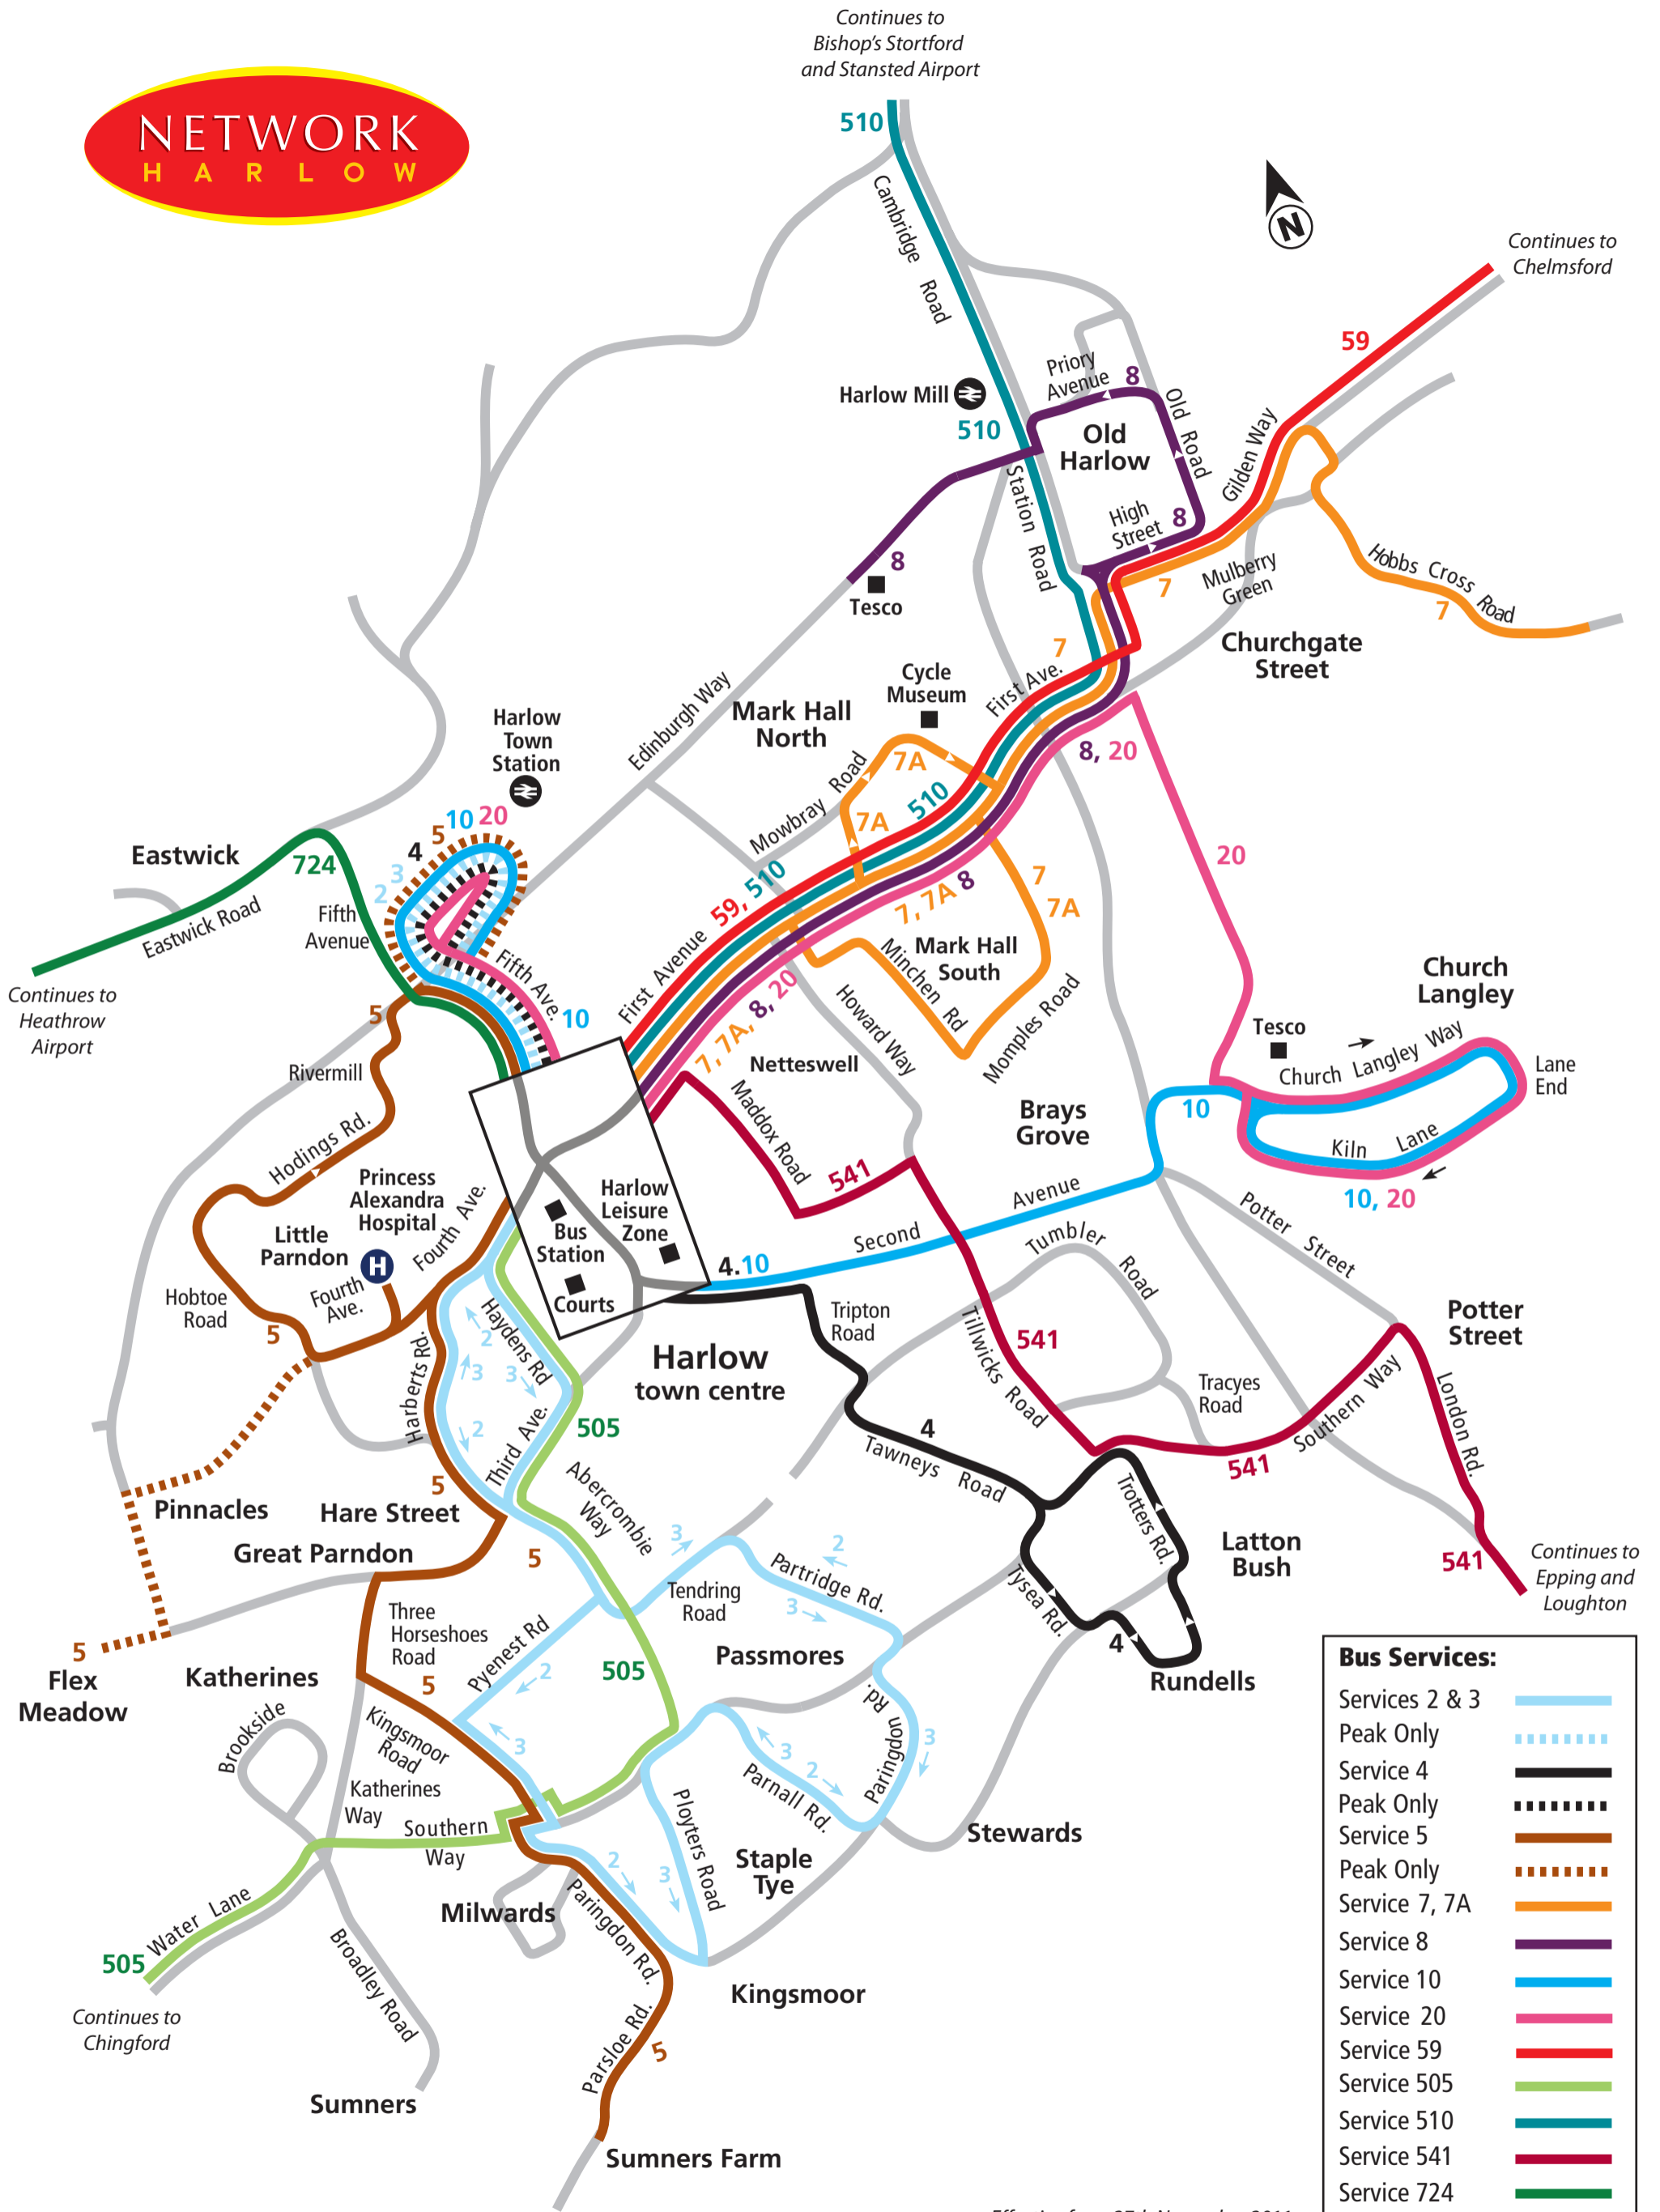

NETWORK HARLOW

Bus Services:

Services 2 & 3	
Peak Only	
Service 4	
Peak Only	
Service 5	
Peak Only	
Service 7, 7A	
Service 8	
Service 10	
Service 20	
Service 59	
Service 505	
Service 510	
Service 541	
Service 724	