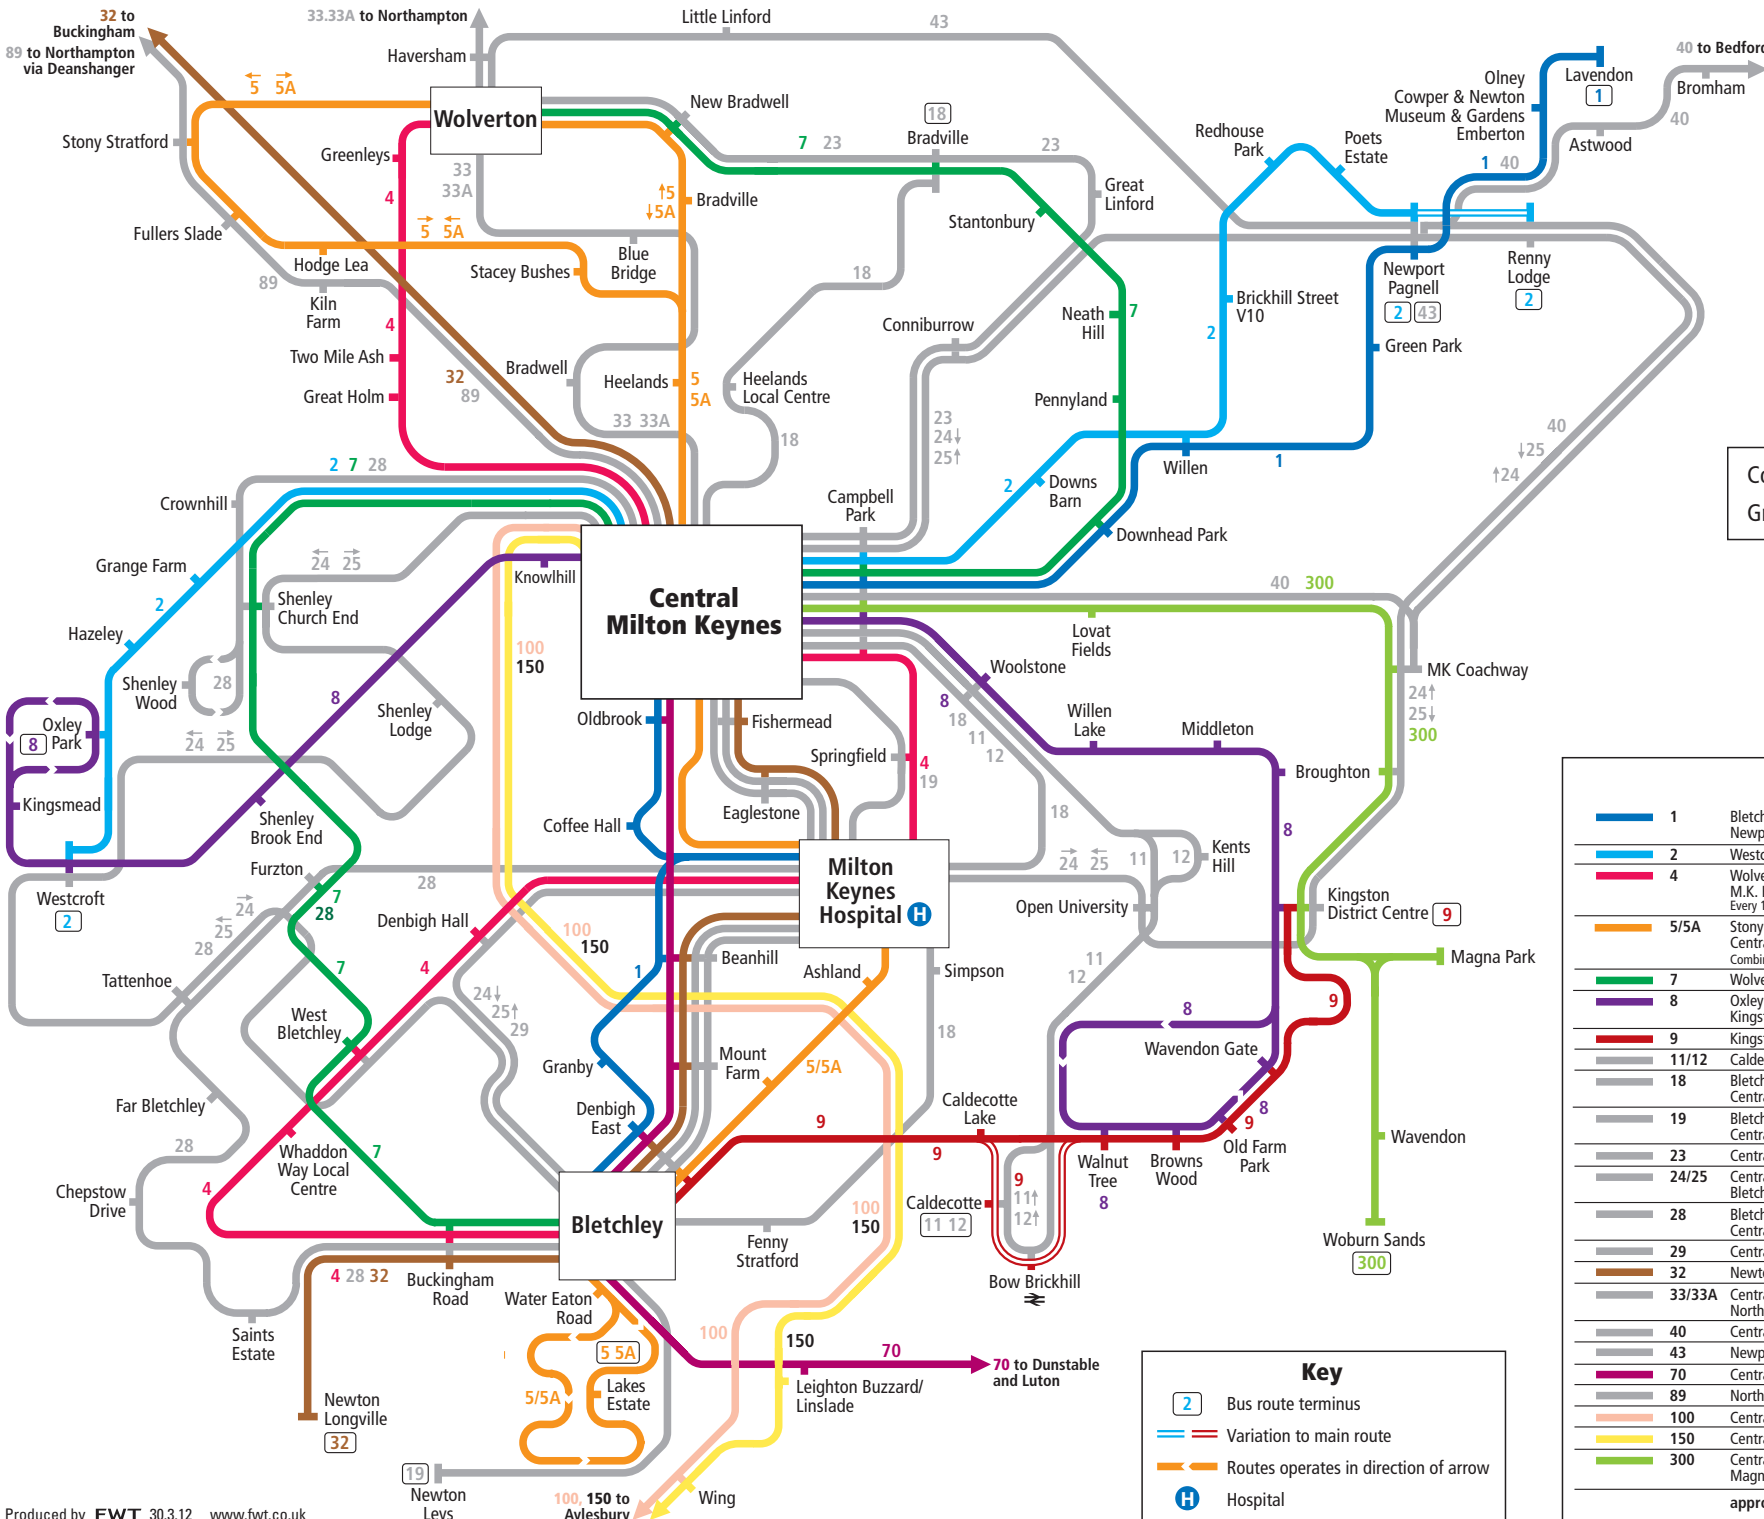

Milton Keynes Bus Network

Coloured routes - Arriva operated
Grey routes - Other operators

Index of Services

1	Bletchley - Central Milton Keynes - Newport Pagnell - Lavendon	every 30 mins
2	Westcroft - Central Milton Keynes - Newport Pagnell	every 15 mins
4	Wolverton - Central Milton Keynes - M.K. Hospital - Bletchley Every 10 minutes Bletchley - Central Milton Keynes	every 20 mins
5/5A	Stony Stratford - Wolverton - Central Milton Keynes - Bletchley - Lakes Estate Combining to give a 7/8 minute headway between Heelands and Lakes Estate	up to every 15 mins
7	Wolverton - Central Milton Keynes - Bletchley	every 30 mins
8	Oxley Park - Westcroft - Central Milton Keynes - Kingston - Walnut Tree	every 15 mins
9	Kingston - Walnut Tree - Bletchley	every 60 mins
11/12	Caldecotte - Kents Hill - Central Milton Keynes	every 30 mins
18	Bletchley - Milton Keynes Hospital - Central Milton Keynes - Bradville	hourly
19	Bletchley - Milton Keynes Hospital - Central Milton Keynes	every 30 mins
23	Central Milton Keynes - Great Linford - Wolverton	hourly
24/25	Central Milton Keynes - Newport Pagnell - Bletchley - Central Milton Keynes	hourly
28	Bletchley - Milton Keynes Hospital - Central Milton Keynes - Shenley Wood	hourly
29	Central Milton Keynes - Bletchley	hourly
32	Newton Longville - Central Milton Keynes - Buckingham	hourly
33/33A	Central Milton Keynes - Bradwell - Northampton	every 60-90 mins
40	Central Milton Keynes - Newport Pagnell - Bedford	hourly
43	Newport Pagnell - Wolverton	hourly
70	Central Milton Keynes - Luton	hourly
89	Northampton - Central Milton Keynes	hourly
100	Central Milton Keynes - Aylesbury	hourly
150	Central Milton Keynes - Aylesbury	hourly
300	Central Milton Keynes - Kingston Magna Park - Woburn Sands	every 15 mins (to Kingston) every 30 mins (to Magna Park/Woburn Sands)

approximate Monday to Saturday daytime frequency guide

Key

- Bus route terminus
- Variation to main route
- Routes operates in direction of arrow
- Hospital