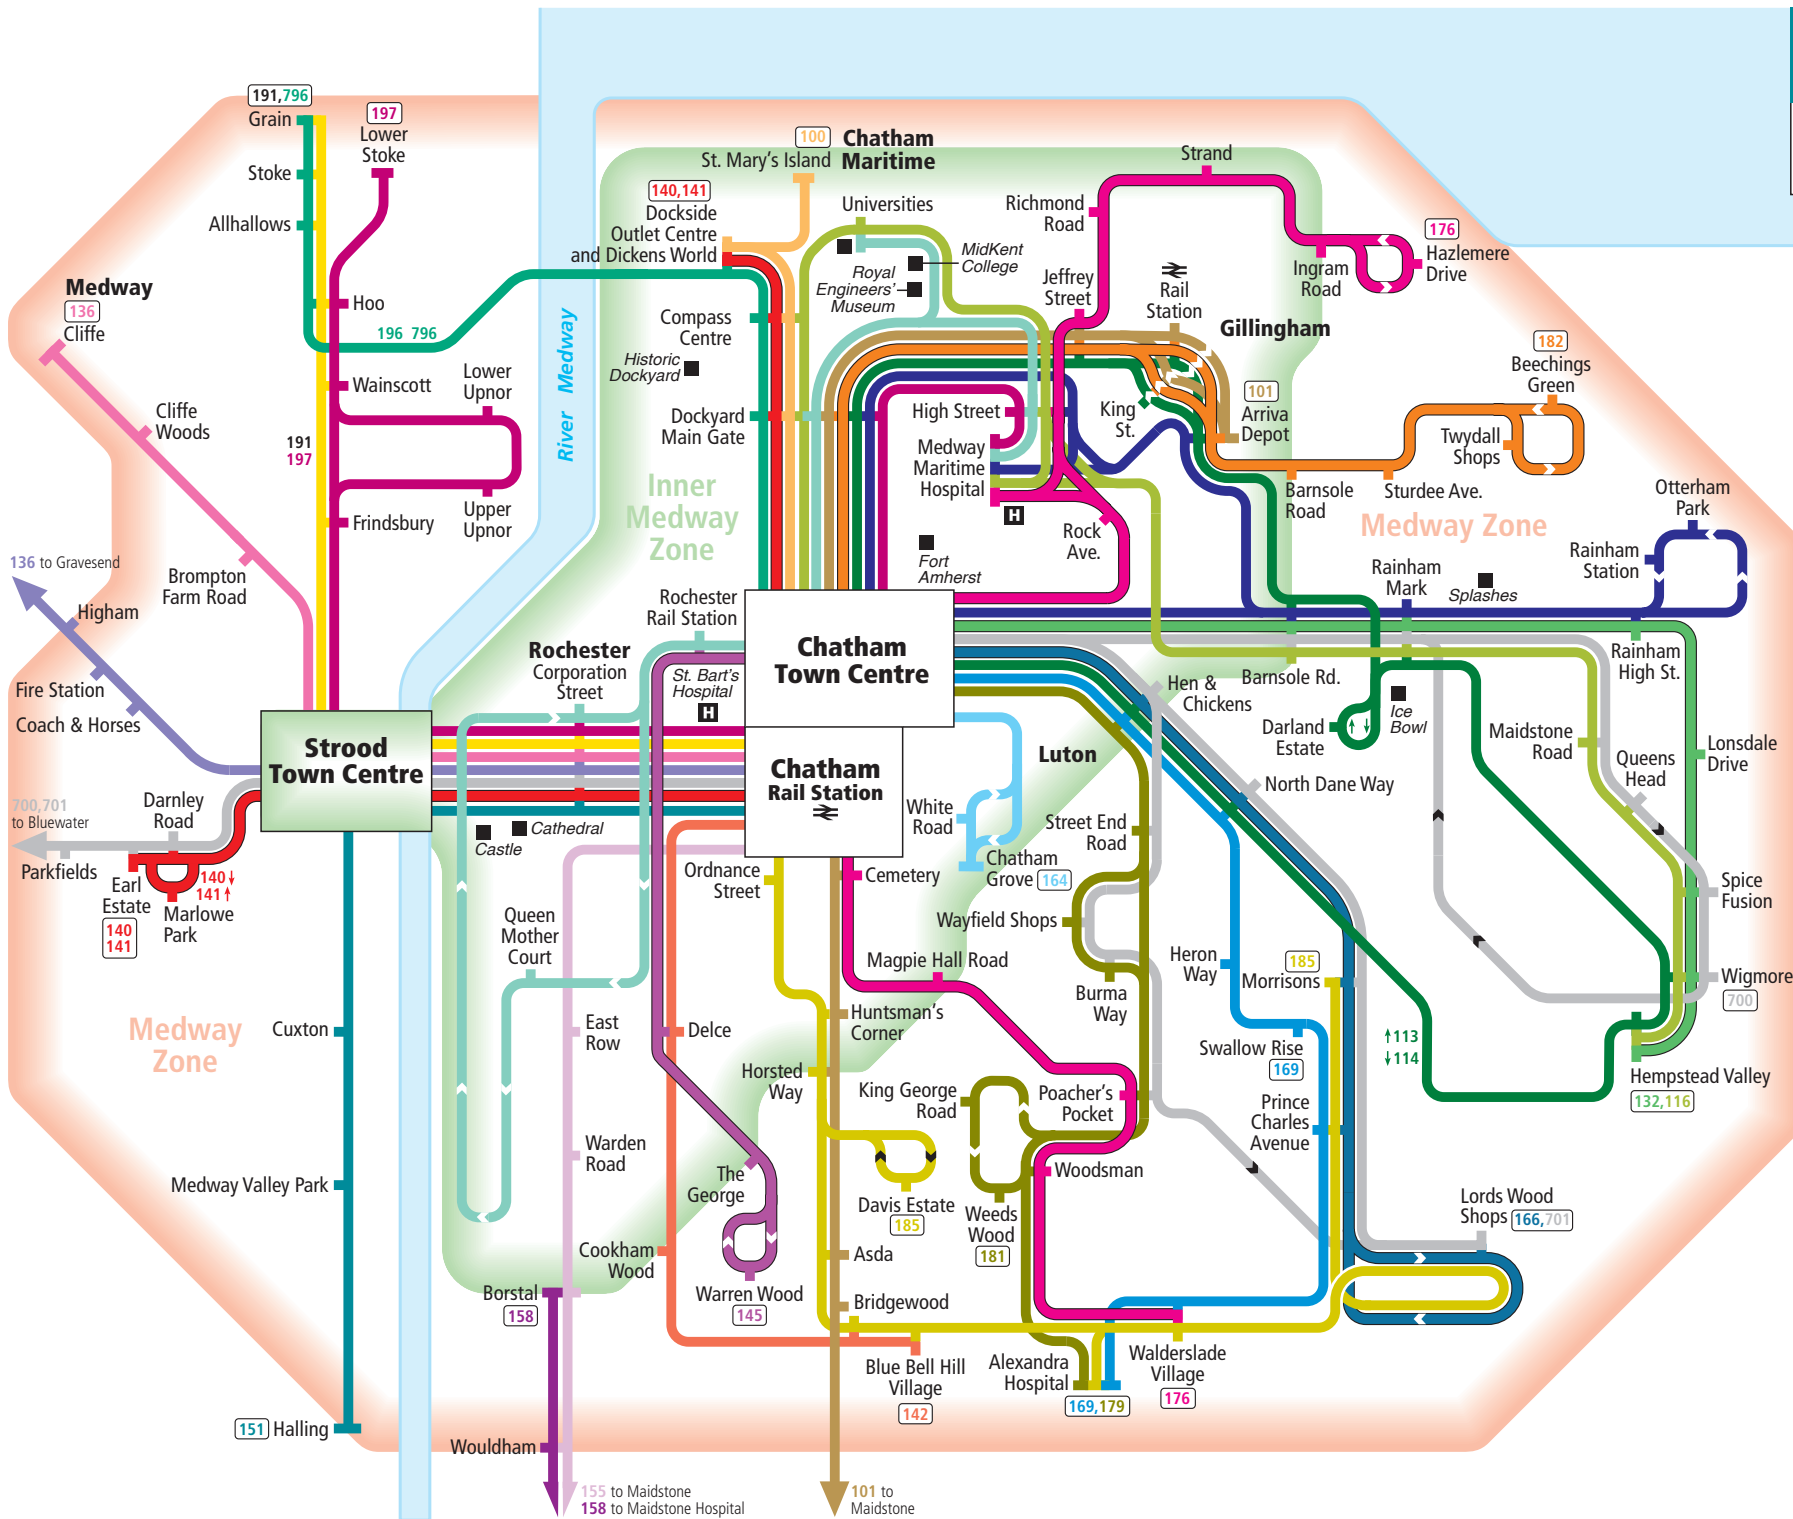

# Medway Towns Bus Service Network

### Medway Mainline services

Service 132	Mainline	
Services 140,141	Mainline	
Service 145	Mainline	
Service 166	Mainline	
Service 176	Mainline	
Service 182	Mainline	

Bus route terminus	
Medway Inner Zone	
Medway Zone	