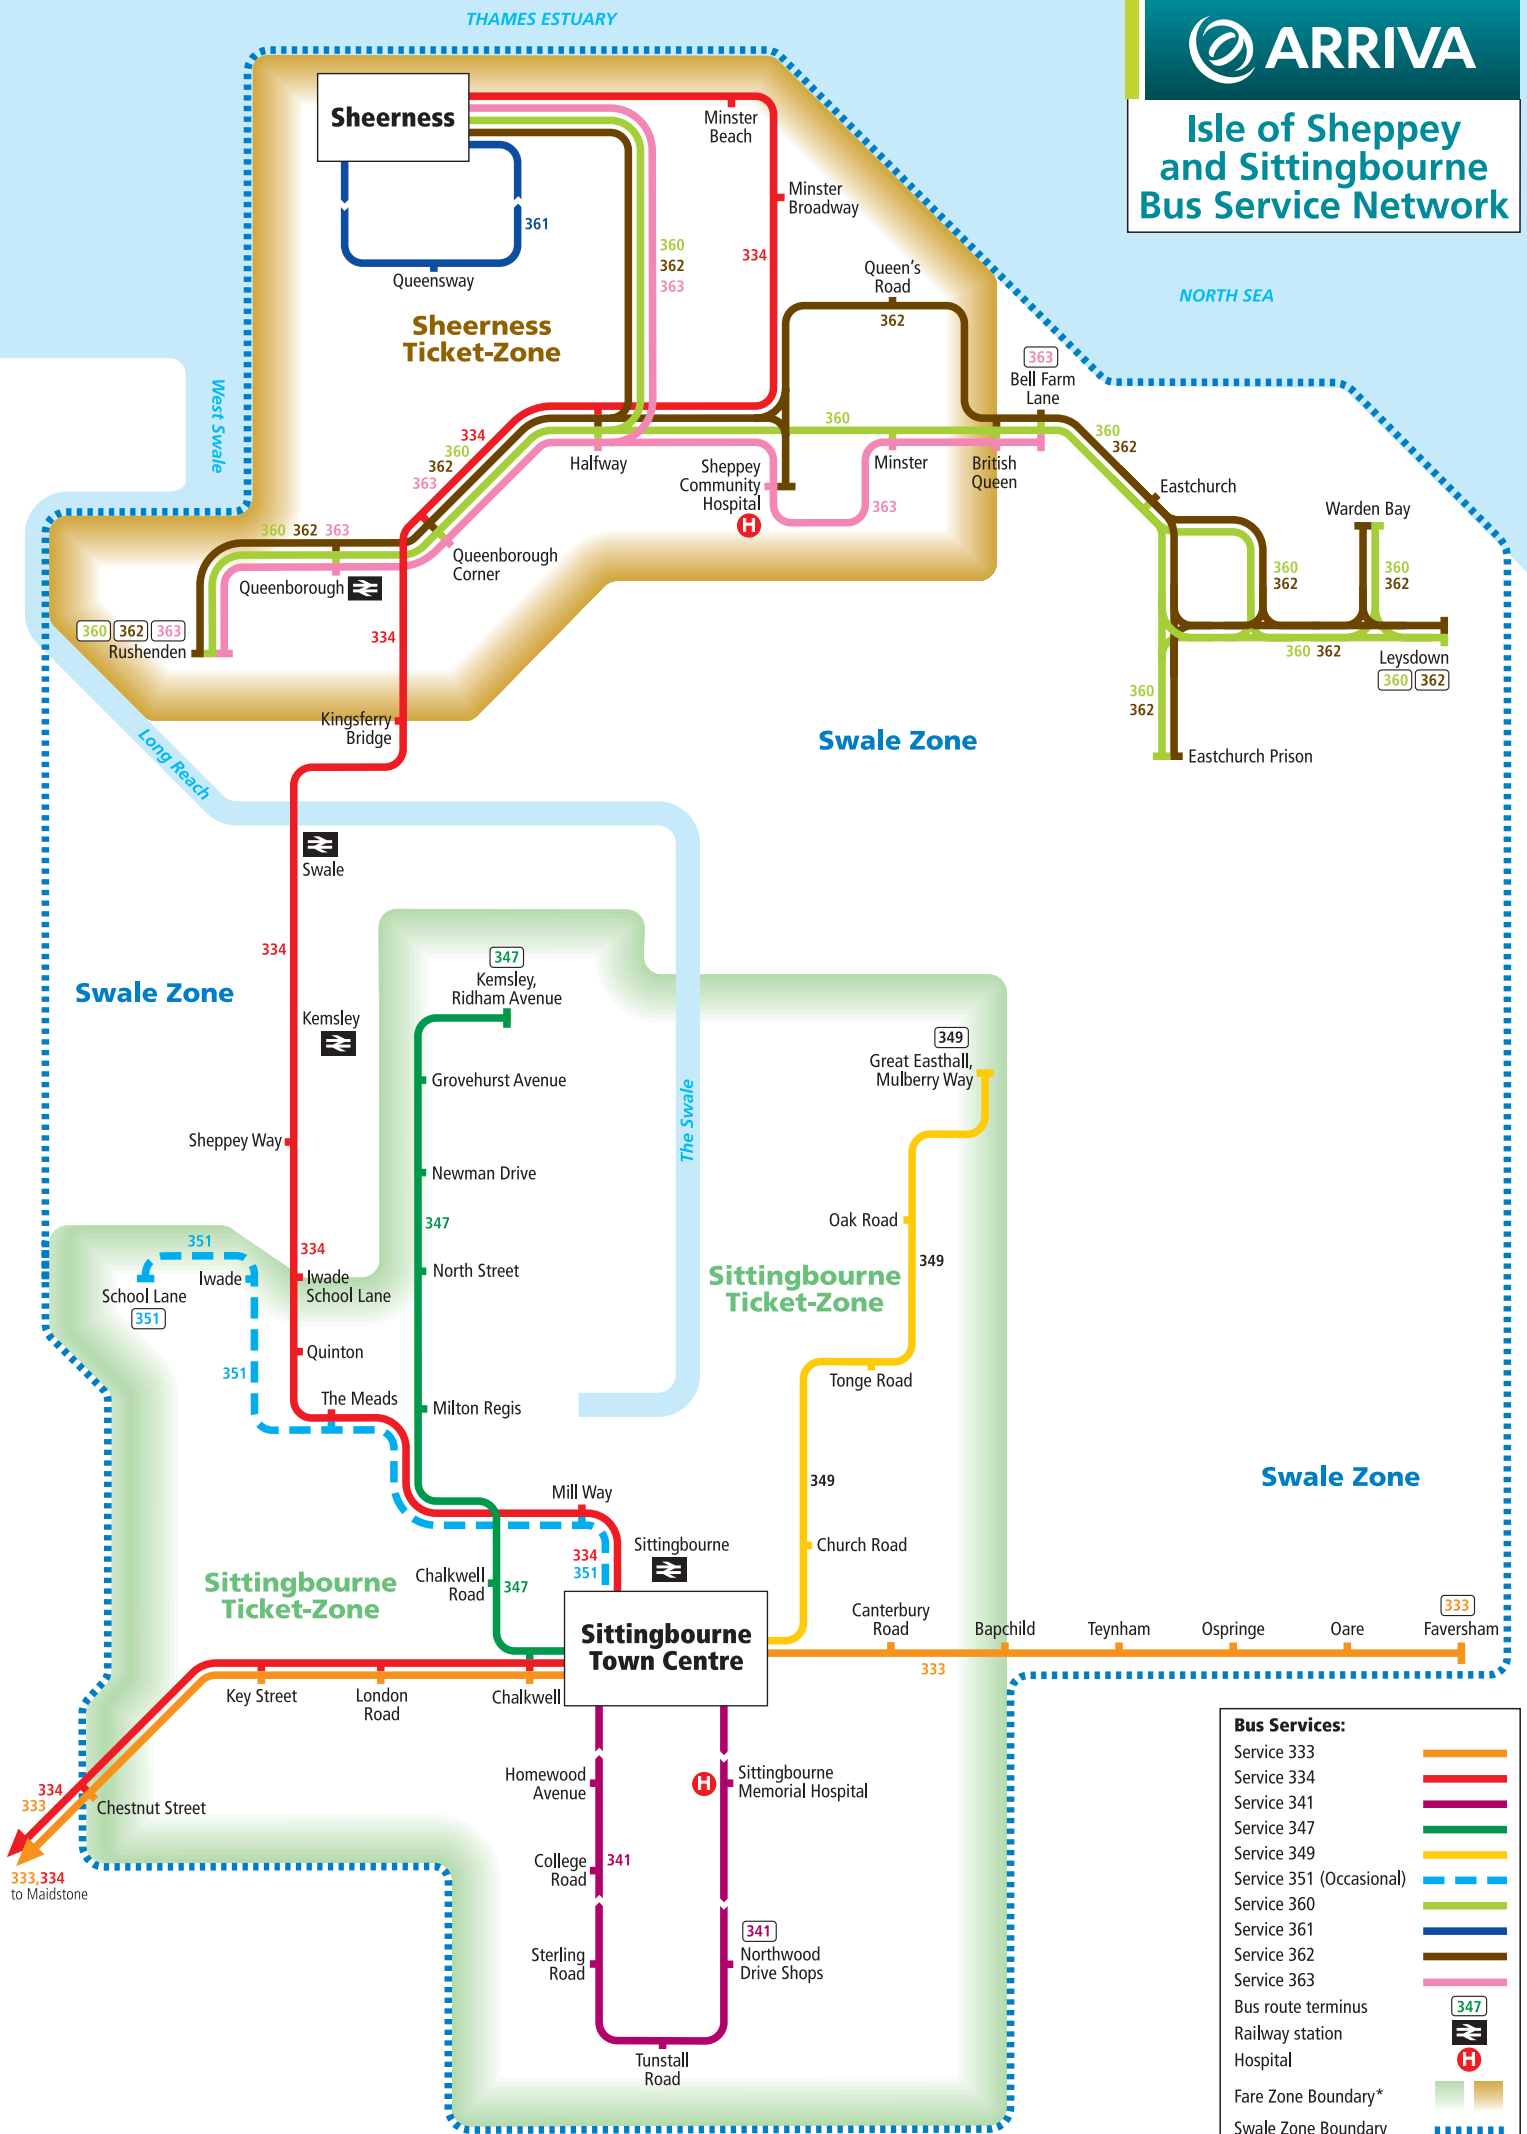

Isle of Sheppey and Sittingbourne Bus Service Network

Bus Services:

- Service 333
- Service 334
- Service 341
- Service 347
- Service 349
- Service 351 (Occasional)
- Service 360
- Service 361
- Service 362
- Service 363
- Bus route terminus
- Railway station
- Hospital
- Fare Zone Boundary*
- Swale Zone Boundary

*for multi journey tickets