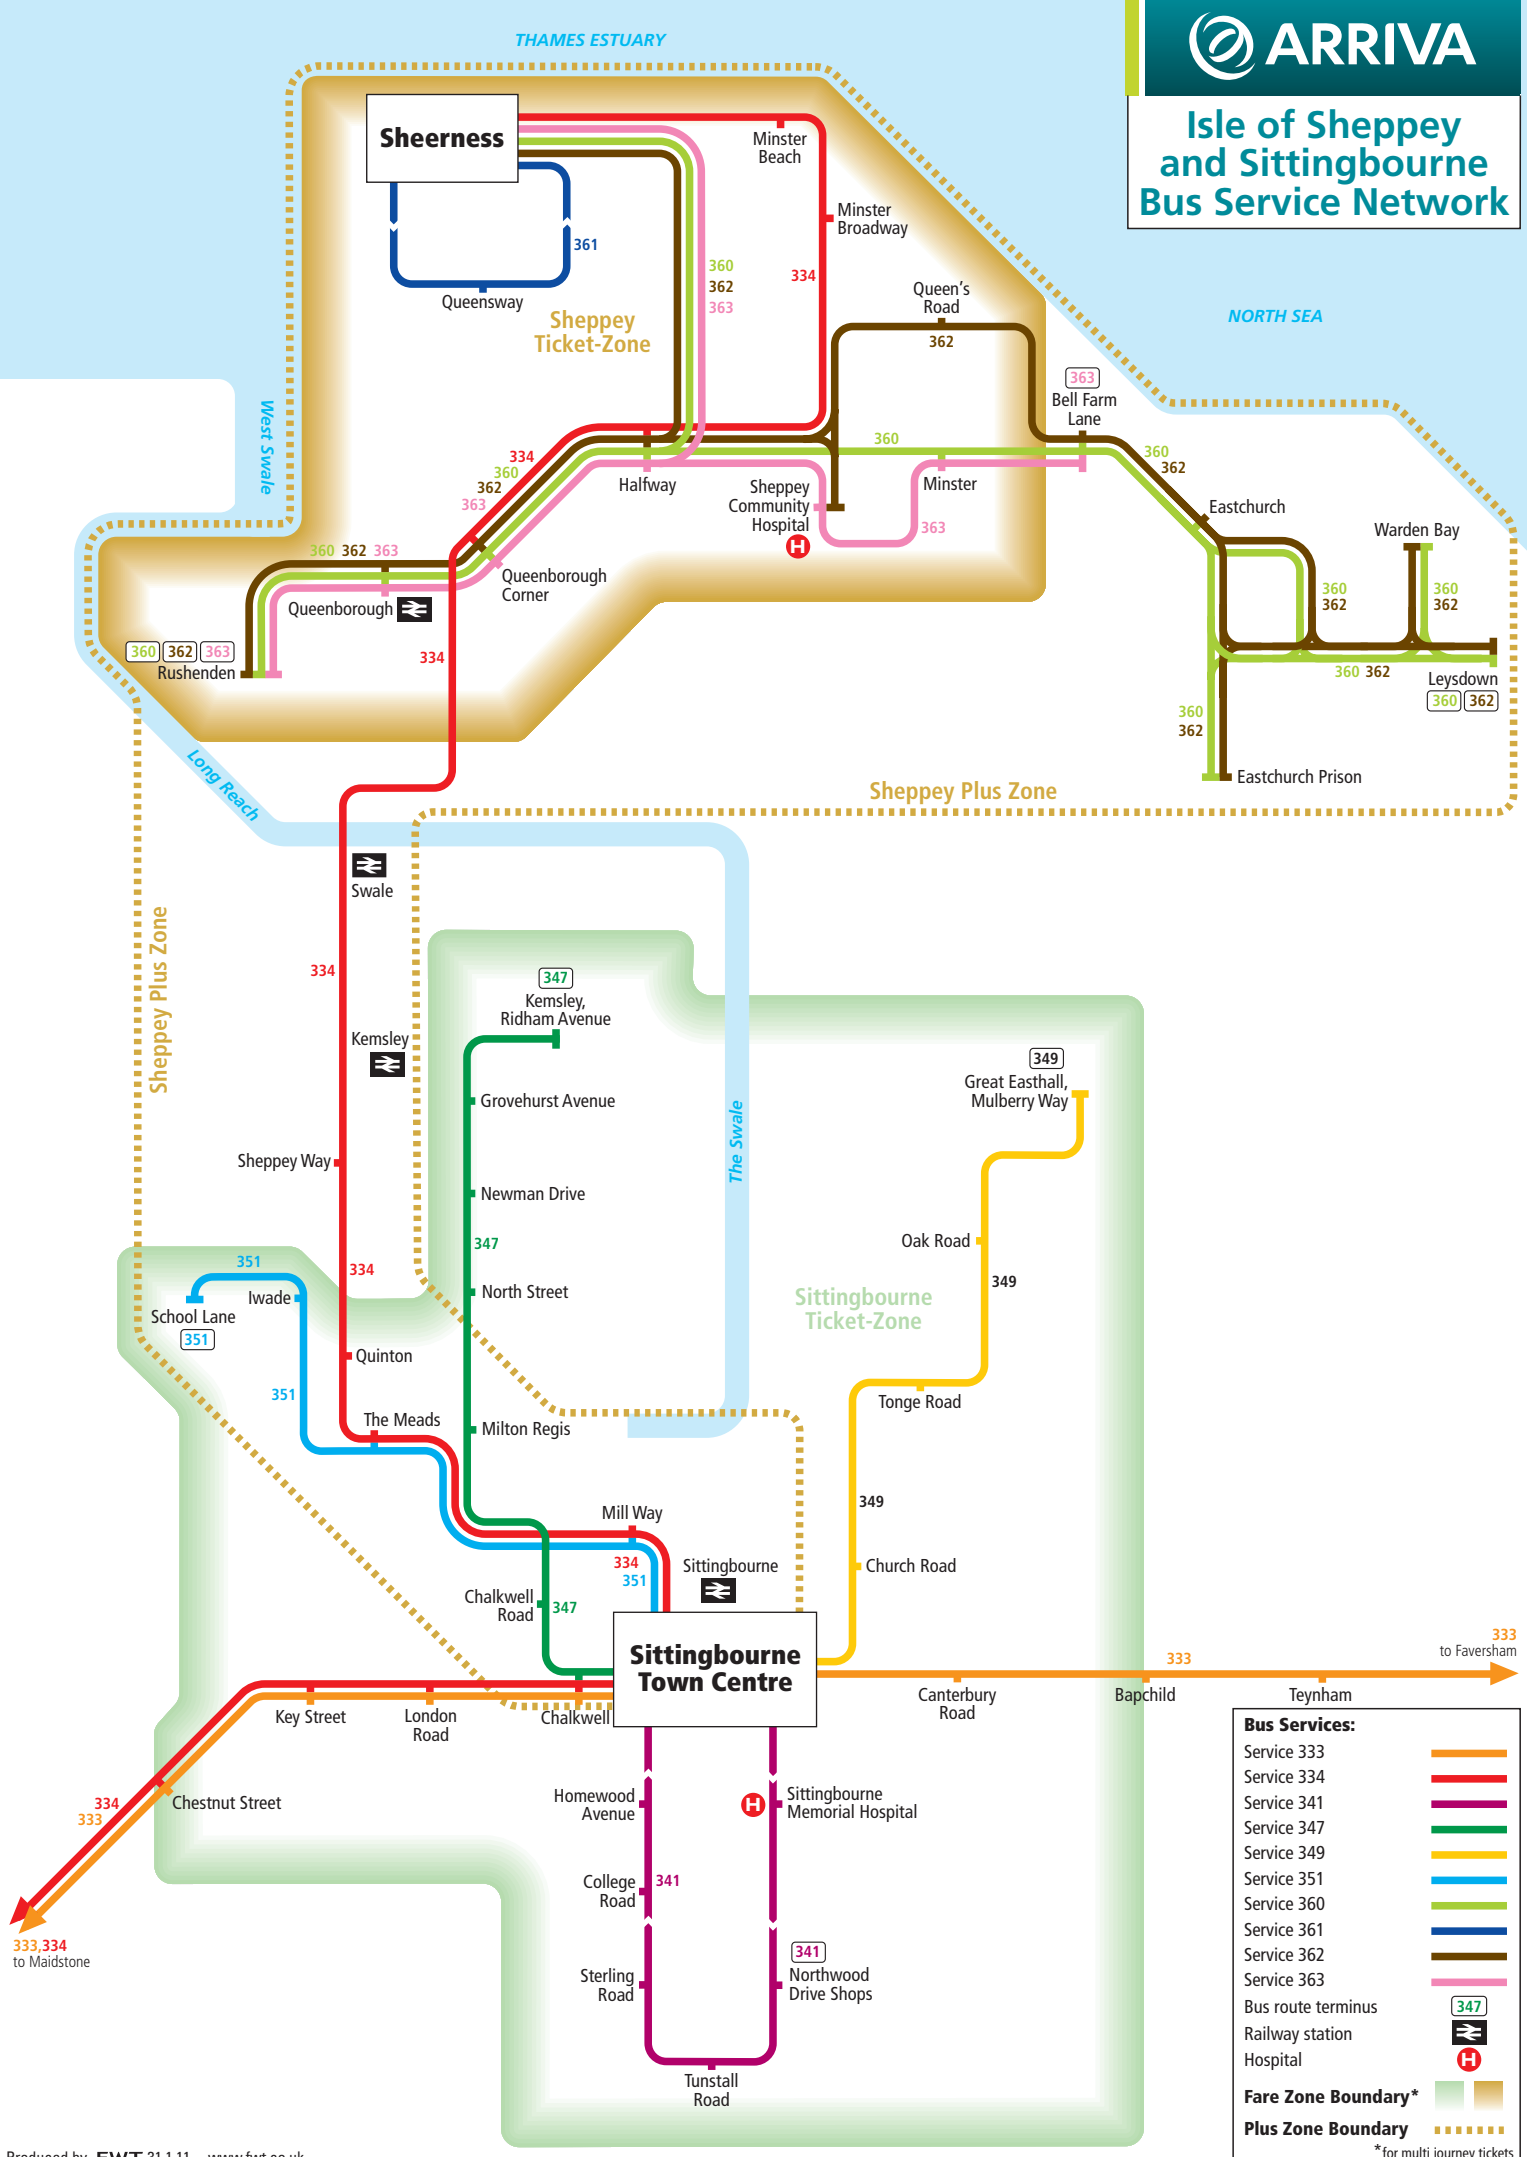

# Isle of Sheppey and Sittingbourne Bus Service Network

Bus Services:	
Service 333	
Service 334	
Service 341	
Service 347	
Service 349	
Service 351	
Service 360	
Service 361	
Service 362	
Service 363	
Bus route terminus	
Railway station	
Hospital	
<b>Fare Zone Boundary*</b>	
<b>Plus Zone Boundary</b>	

\*for multi journey tickets