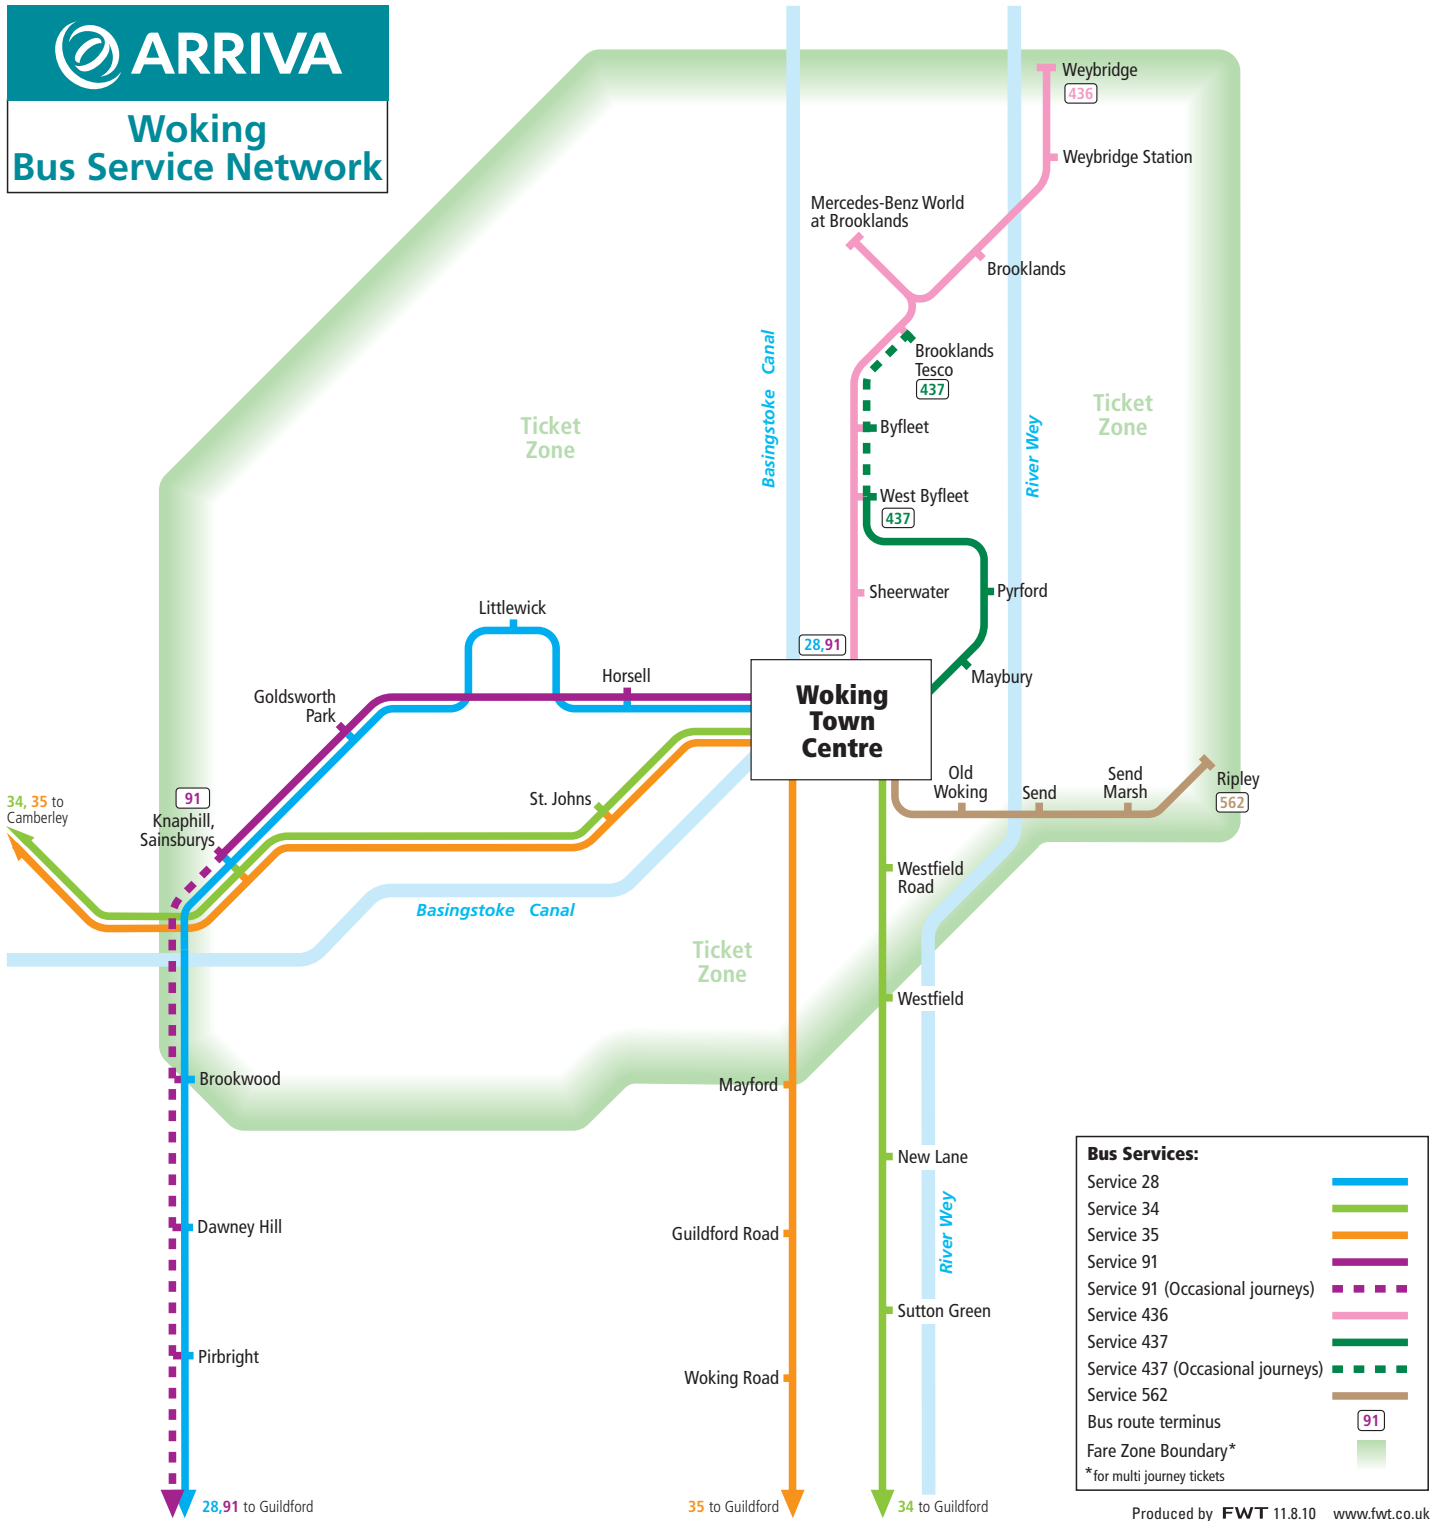

# Woking Bus Service Network

Bus Services:	
Service 28	
Service 34	
Service 35	
Service 91	
Service 91 (Occasional journeys)	
Service 436	
Service 437	
Service 437 (Occasional journeys)	
Service 562	
Bus route terminus	
Fare Zone Boundary*	

\*for multi journey tickets