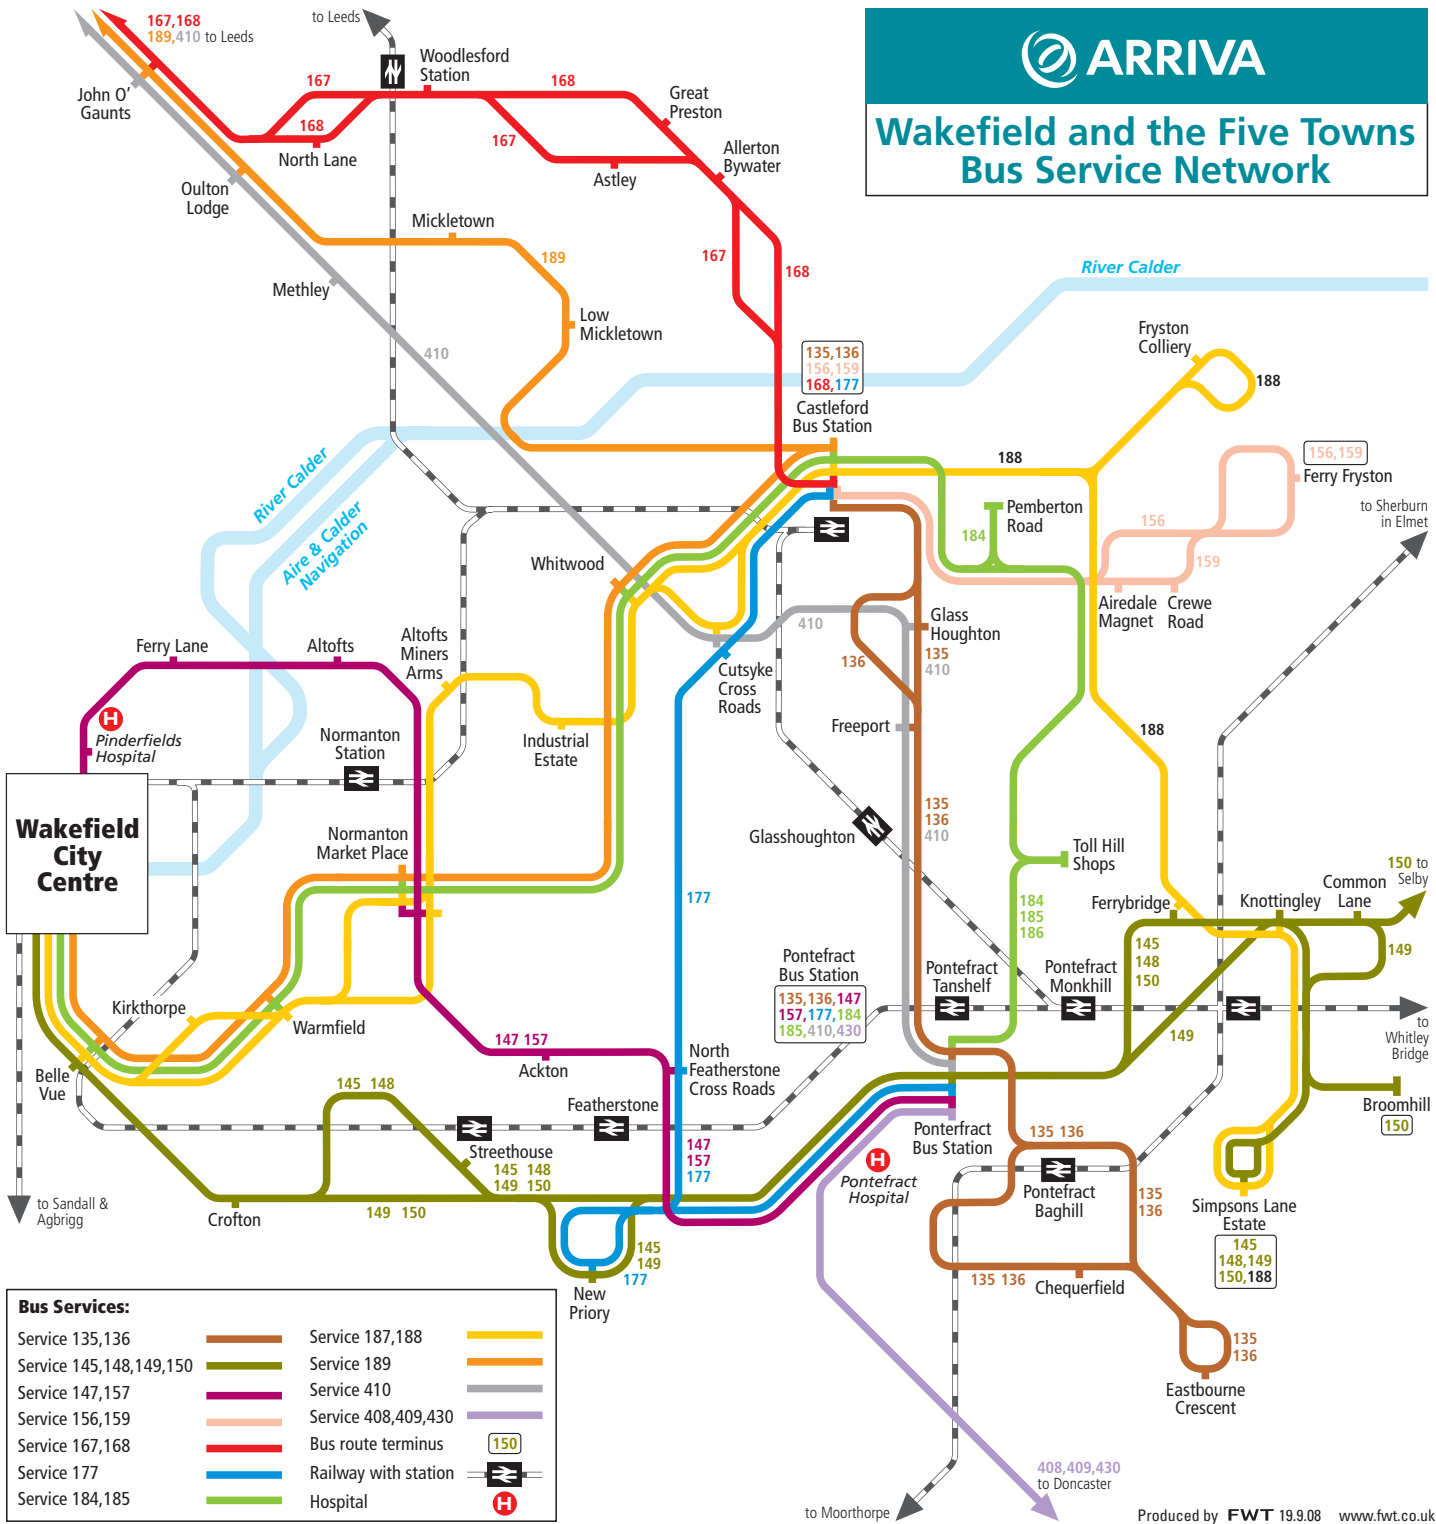

# Wakefield and the Five Towns Bus Service Network

**Bus Services:**

Service 135,136	Service 187,188	Service 150
Service 145,148,149,150	Service 189	Hospital
Service 147,157	Service 410	Railway with station
Service 156,159	Service 408,409,430	Hospital
Service 167,168	Bus route terminus	
Service 177	Railway with station	
Service 184,185	Hospital	