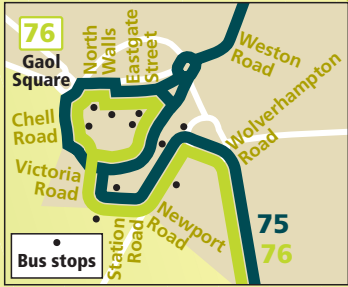

# Stafford

See inset below for where to board information

# Stafford

FWT - 23.6.10

- ◆ Sunday journeys
- Certain journeys
- CG Boarding/alighting point in Wolverhampton City Centre

# Wolverhampton

See inset left for where to board information