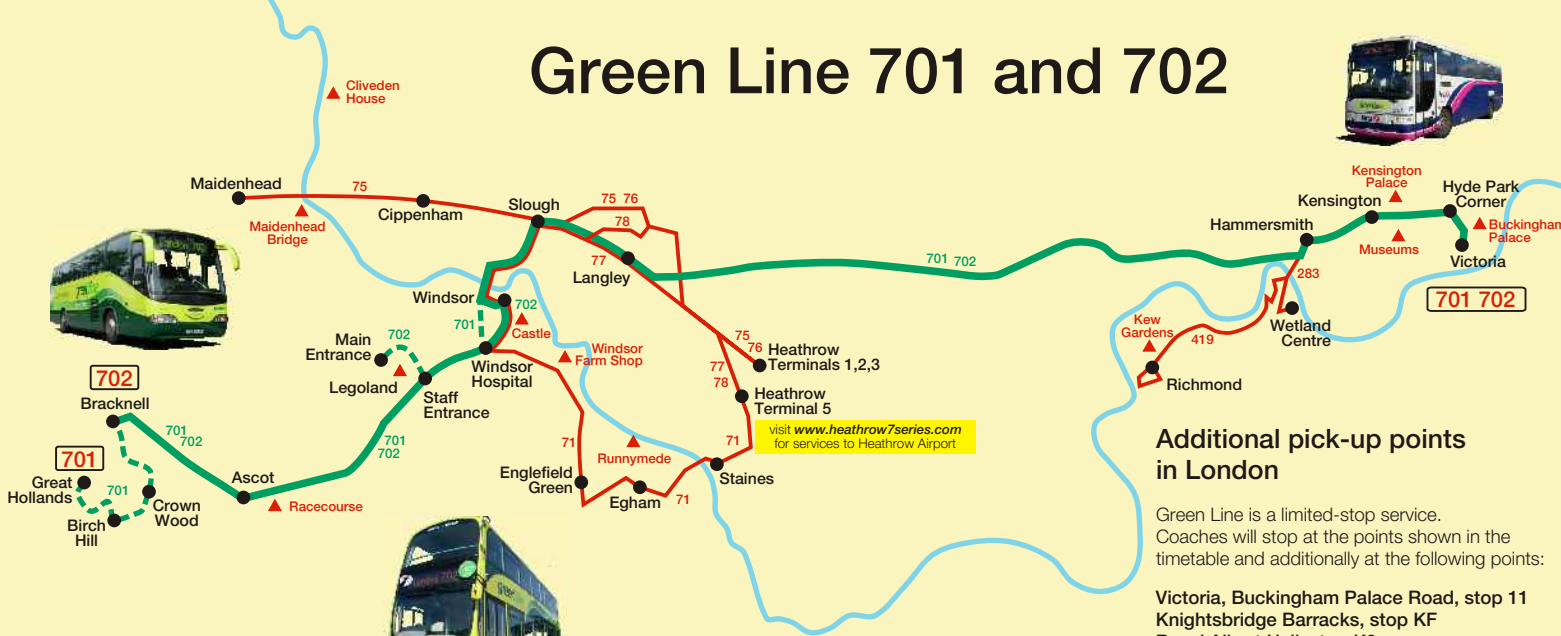

# Green Line 701 and 702

## Additional pick-up points in London

Green Line is a limited-stop service. Coaches will stop at the points shown in the timetable and additionally at the following points:

- Victoria, Buckingham Palace Road, stop 11
- Knightsbridge Barracks, stop KF
- Royal Albert Hall, stop K3
- Kensington Olympia, stop E
- Hammersmith Road, Latymer Court, stop S