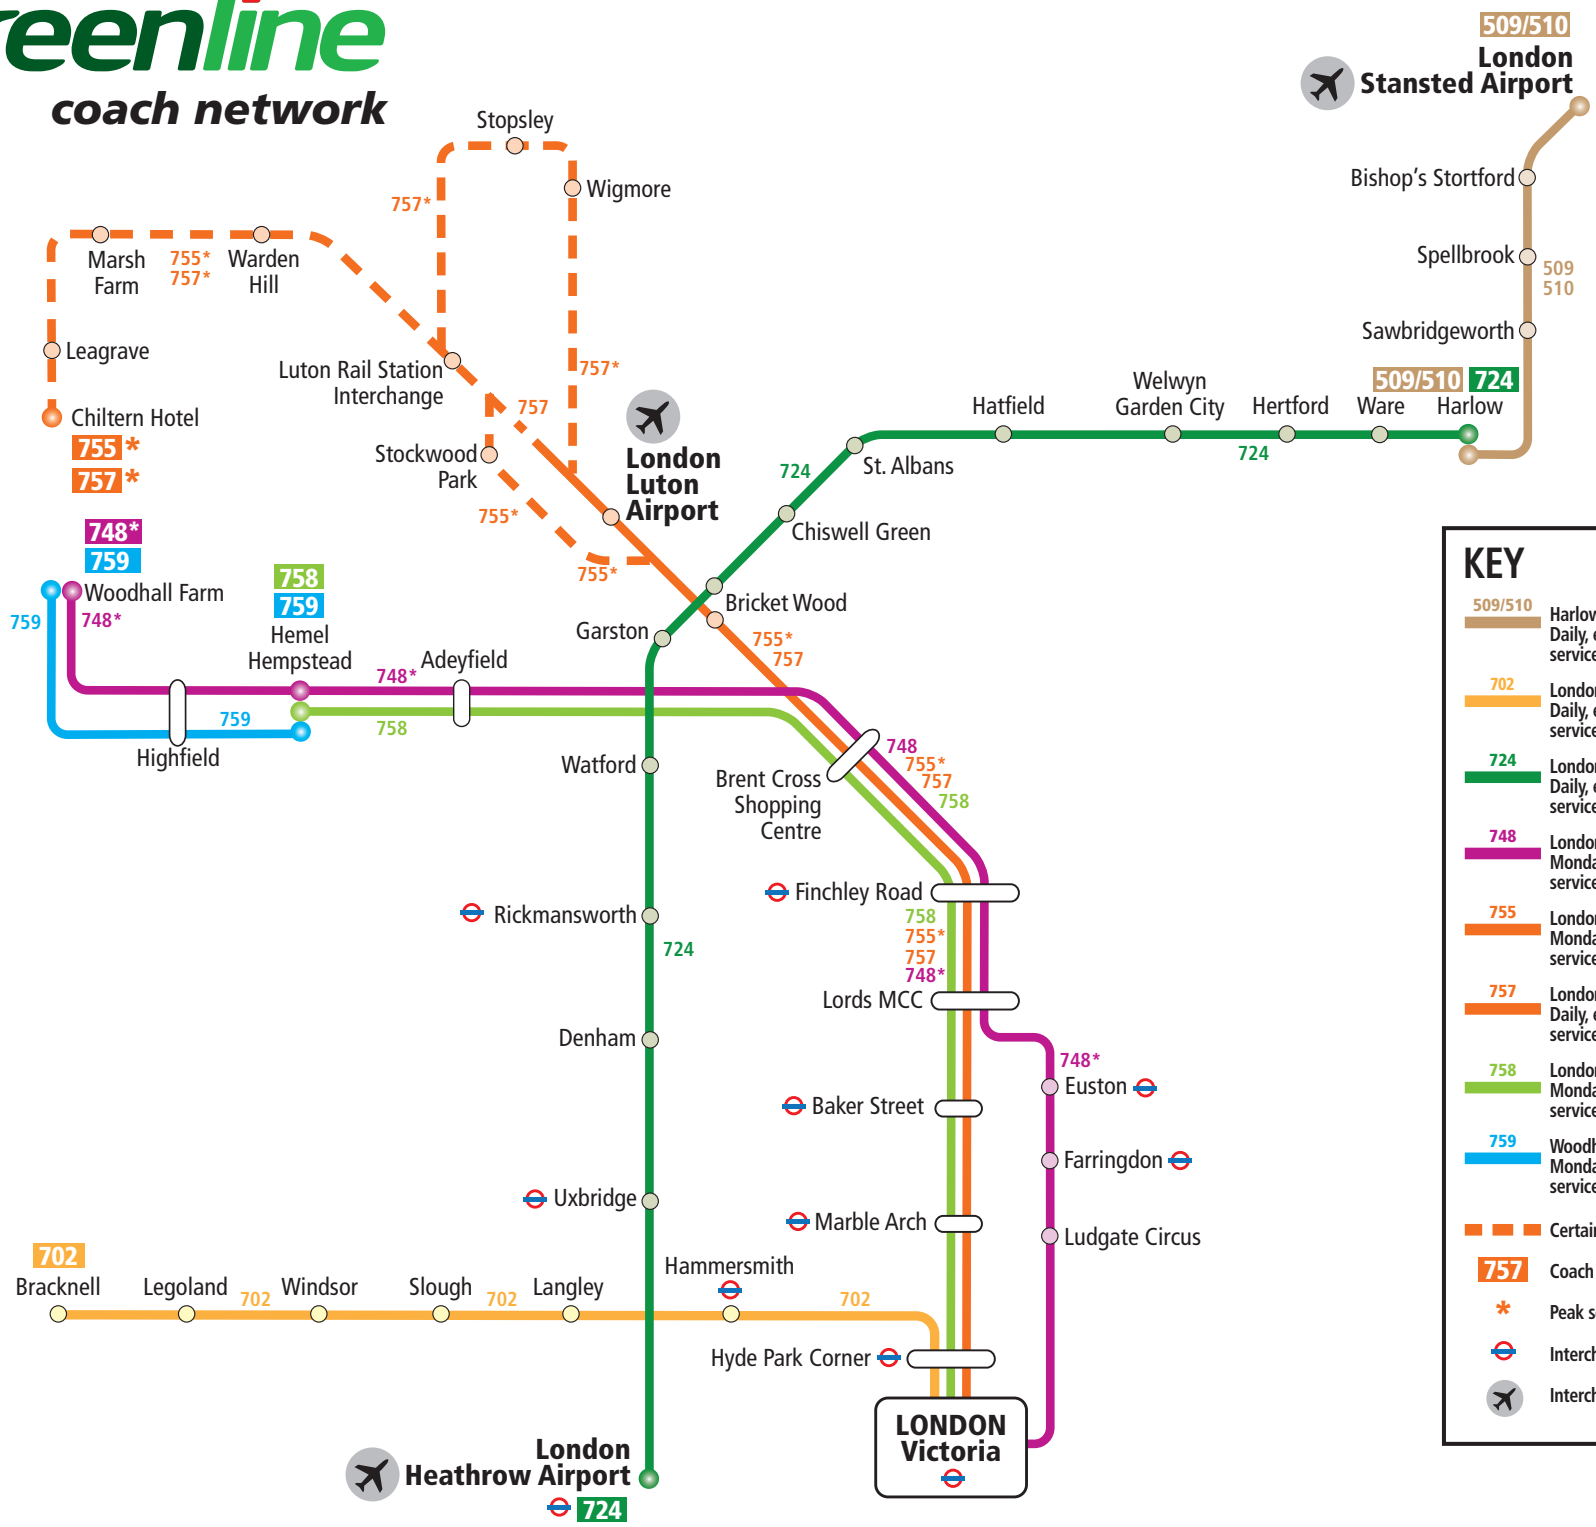

greenline

coach network

KEY

- 509/510** Harlow - London Stansted Airport
Daily, every 15 mins
service operated by Arriva Southern Counties
- 702** London Victoria - Bracknell
Daily, every 60 mins
service operated by First
- 724** London Heathrow Airport - Harlow
Daily, every 60 mins
service operated by Arriva Southern Counties
- 748*** London Victoria - Hemel Hempstead
Mondays to Fridays, peak service only
service operated by Arriva The Shires
- 755** London Victoria - Luton & Luton Estates
Mondays to Fridays, peak service only
service operated by Arriva The Shires
- 757** London Victoria - Luton
Daily, every 30 mins
service operated by Arriva The Shires
- 758** London Victoria - Hemel Hempstead
Mondays to Saturdays, every 60 mins
service operated by Arriva The Shires
- 759** Woodhall Farm - Hemel Hempstead
Mondays to Saturdays, peak service only
service operated by Arriva The Shires
- *** Certain journeys only
- 757** Coach route terminus
- *** Peak services only
- Interchange with Underground
- Interchange with Airport